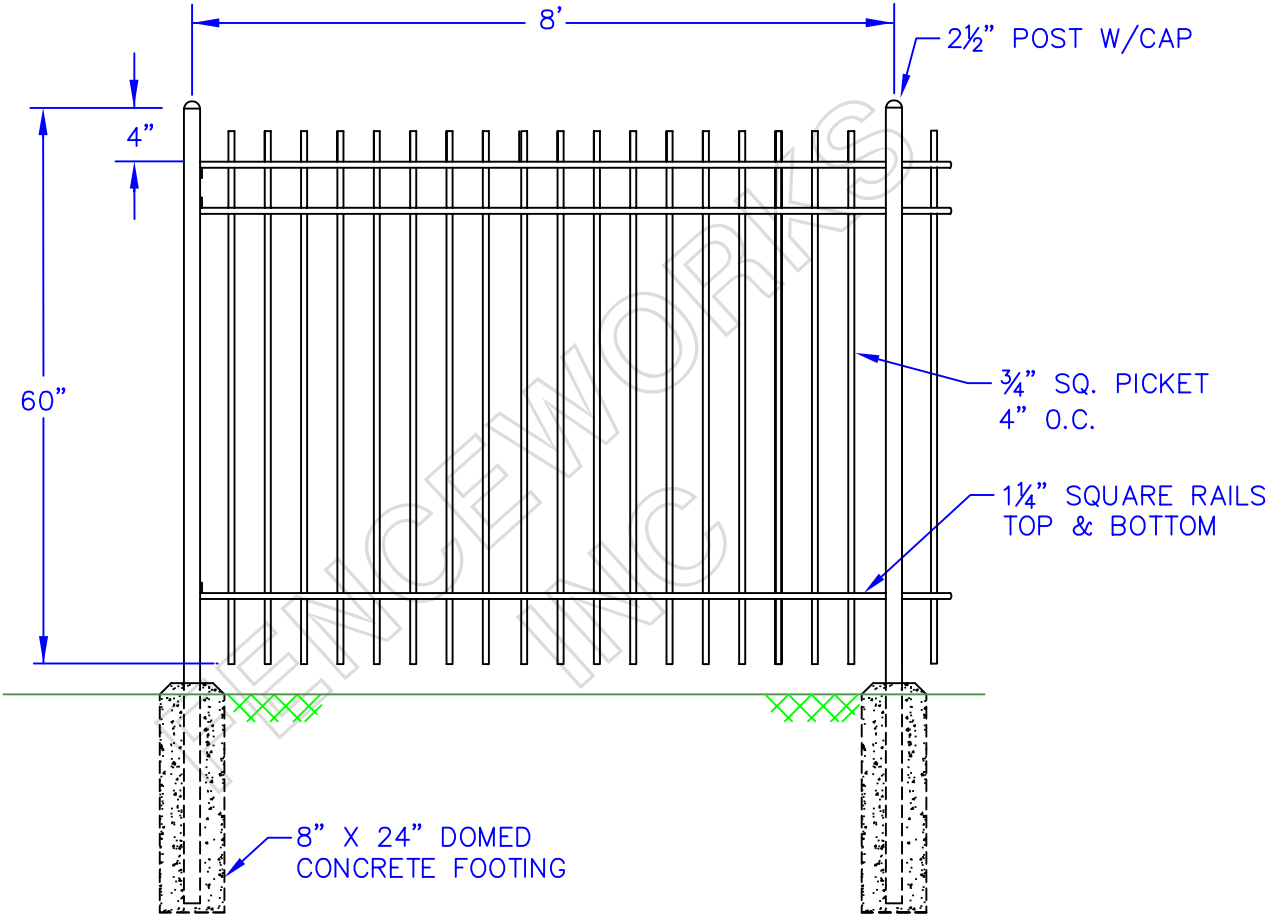

FINISH TO BE POLYESTER COAT
ASSEMBLY W/GROMMETS & LOCKING ROD.

AVAILABLE THROUGH
FENCEWORKS INC.
1-800-350-5620

NOTE:
COLORS AVAILABLE
BLACK, WHITE, TAN, GREEN, BRONZE

DETAIL NAME:

FW-ORNAMENTAL ALUMINUM

RIVERSIDE
OCEANSIDE
ANAHEIM
PALMDALE
MENIFEE
BAKERSFIELD
SANTA PAULA
EL CENTRO