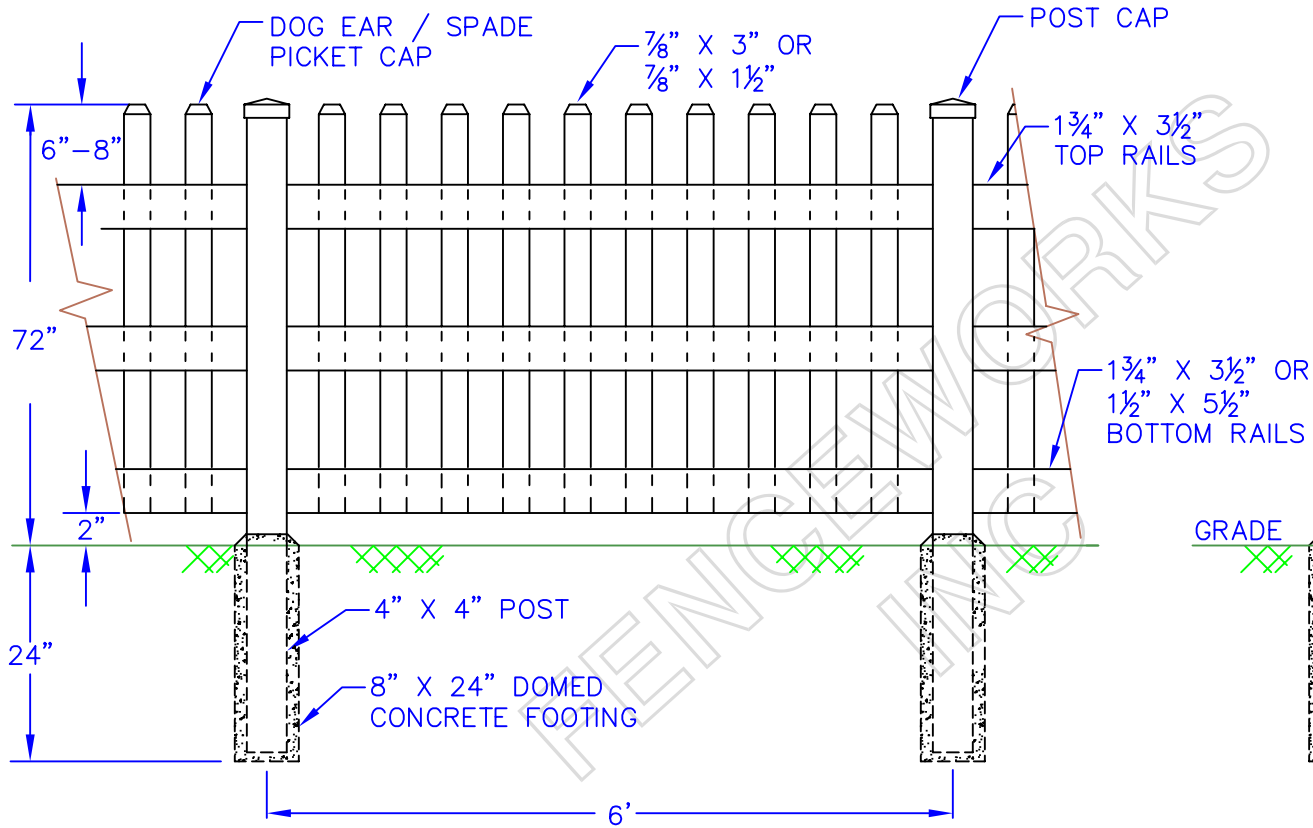

PANEL

GATE

AVAILABLE THROUGH  
FENCEWORKS INC  
1-800-350-5620

NOTE:

COLORS AVAILABLE  
WHITE & TAN

DETAIL NAME:

FW-6FT VINYL DOG EAR PICKET FENCE

RIVERSIDE  
OCEANSIDE  
ANAHEIM  
PALMDALE  
MENIFEE  
BAKERSFIELD  
SANTA PAULA  
EL CENTRO