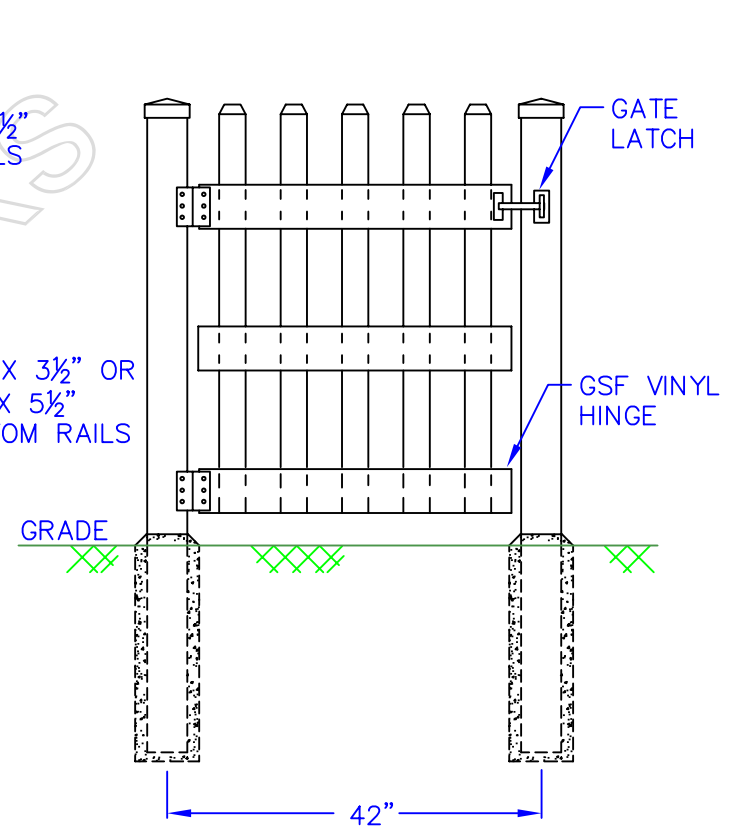

PANEL

GATE

AVAILABLE THROUGH  
FENCEWORKS INC  
1-800-350-5620

NOTE:

COLORS AVAILABLE  
WHITE & TAN

DETAIL NAME:

FW-6FT VINYL DOG EAR PICKET FENCE

RIVERSIDE  
OCEANSIDE  
ANAHEIM  
PALMDALE  
MENIFEE  
BAKERSFIELD  
SANTA PAULA  
EL CENTRO