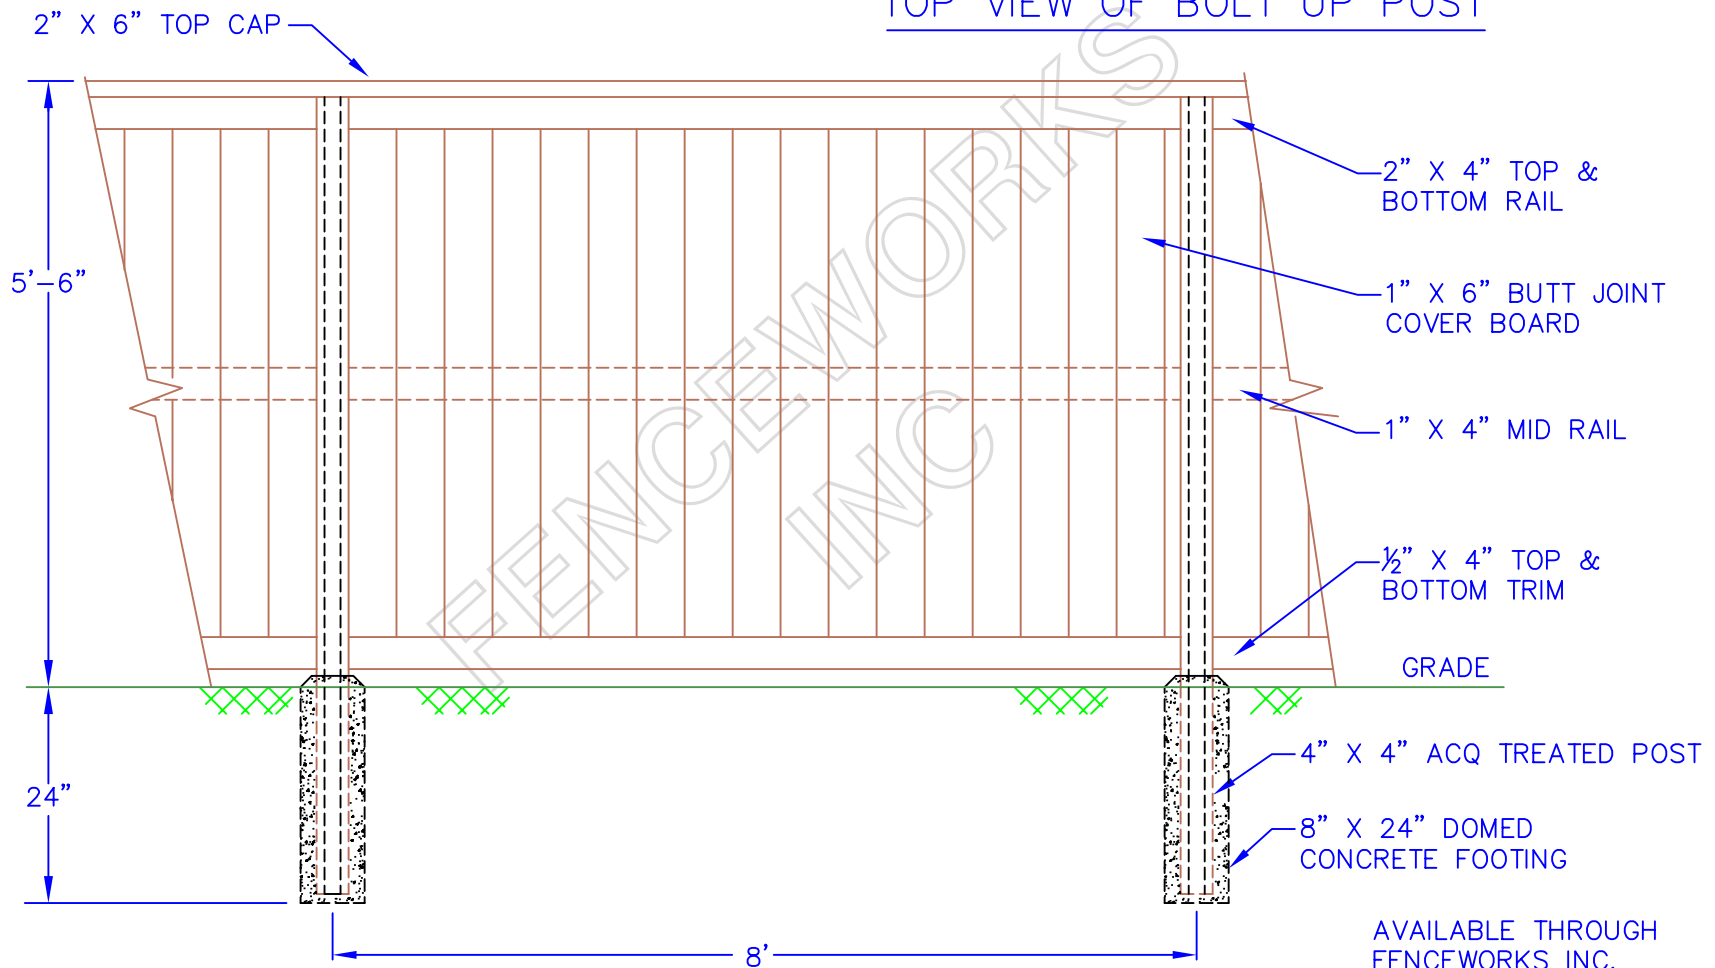

TOP VIEW OF BOLT UP POST

AVAILABLE THROUGH
FENCEWORKS INC.
1-800-350-5620

DETAIL NAME:

**FW-CEDAR WOOD BOX FRAME FENCE
WITH STEEL POST**

RIVERSIDE
OCEANSIDE
ANAHEIM
PALMDALE
MENIFEE
BAKERSFIELD
SANTA PAULA
EL CENTRO