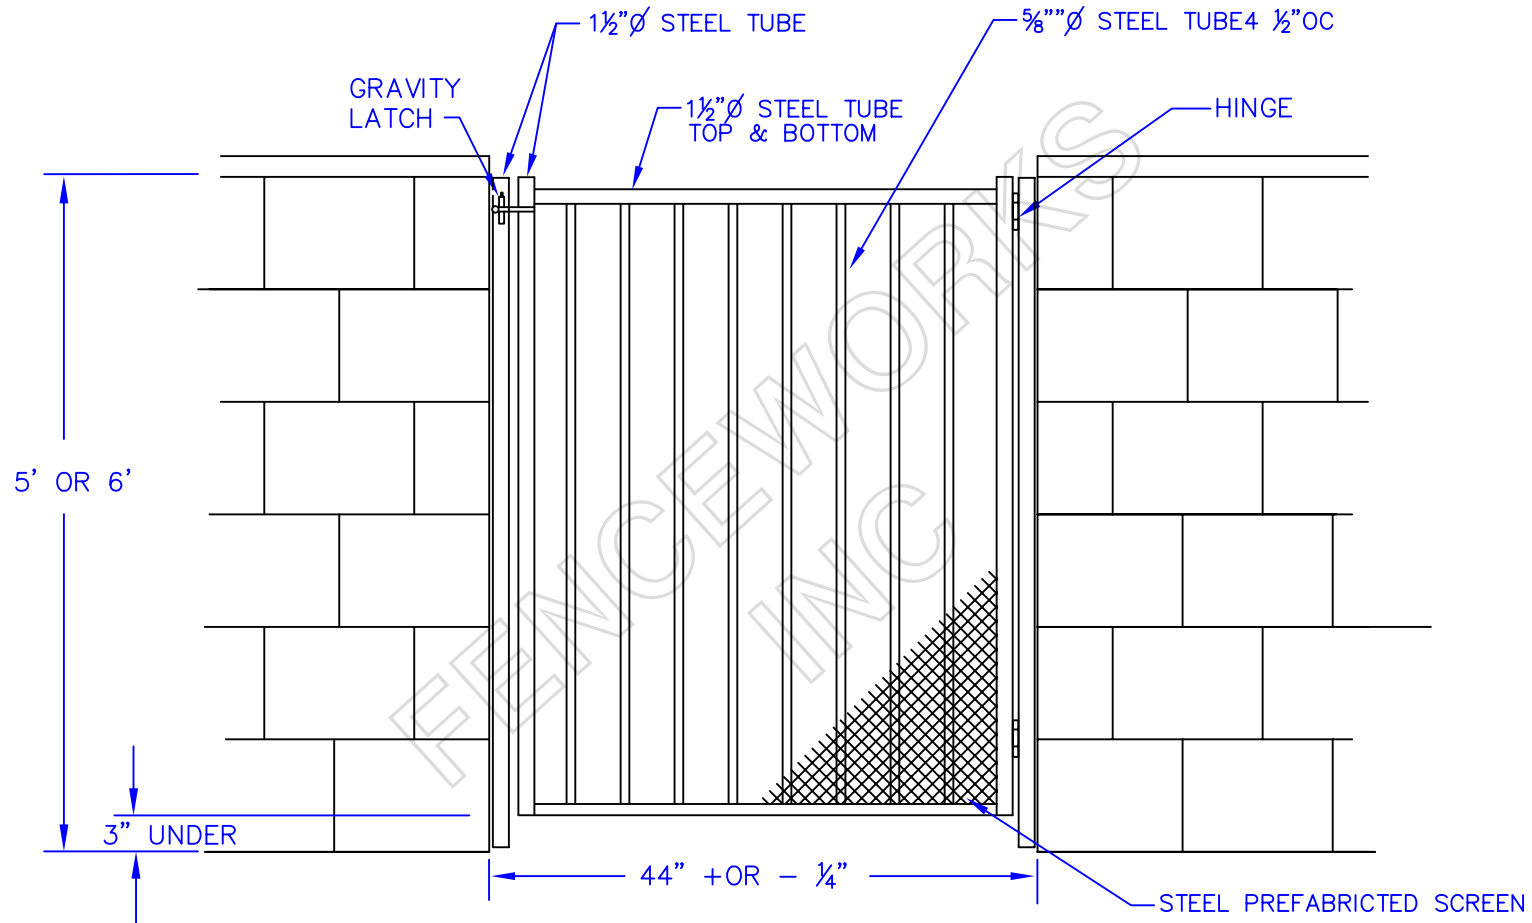

ALL MATERIAL TO BE GALVANIZED

AVAILABLE THROUGH  
FENCEWORKS INC.  
1-800-350-5620

DETAIL NAME:

FW-BLOCK WALL GATE  
OPENING REQUIREMENTS

RIVERSIDE  
OCEANSIDE  
ANAHEIM  
PALMDALE  
MENIFEE  
BAKERSFIELD  
SANTA PAULA  
EL CENTRO