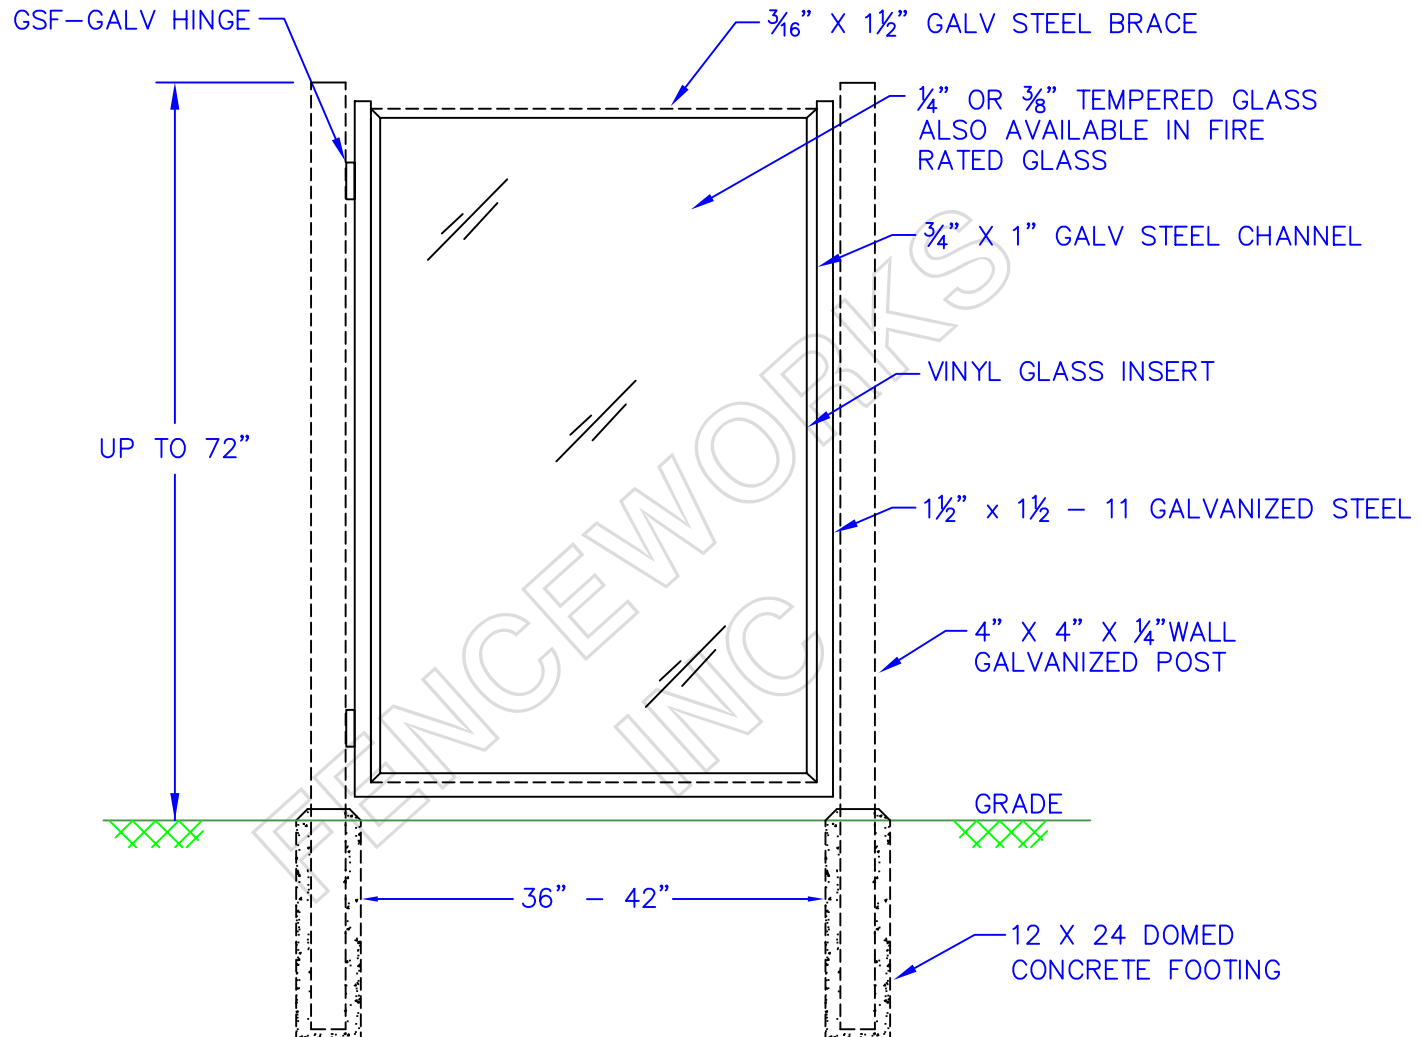

AVAILABLE WITH FIRE RATED GLASS

AVAILABLE THROUGH
FENCEWORKS INC.
1-800-350-5620

DETAIL NAME:

FW-GLASS WALL - PEDESTRIAN GATE

RIVERSIDE
OCEANSIDE
ANAHEIM
PALMDALE
MENIFEE
BAKERSFIELD
SANTA PAULA
EL CENTRO