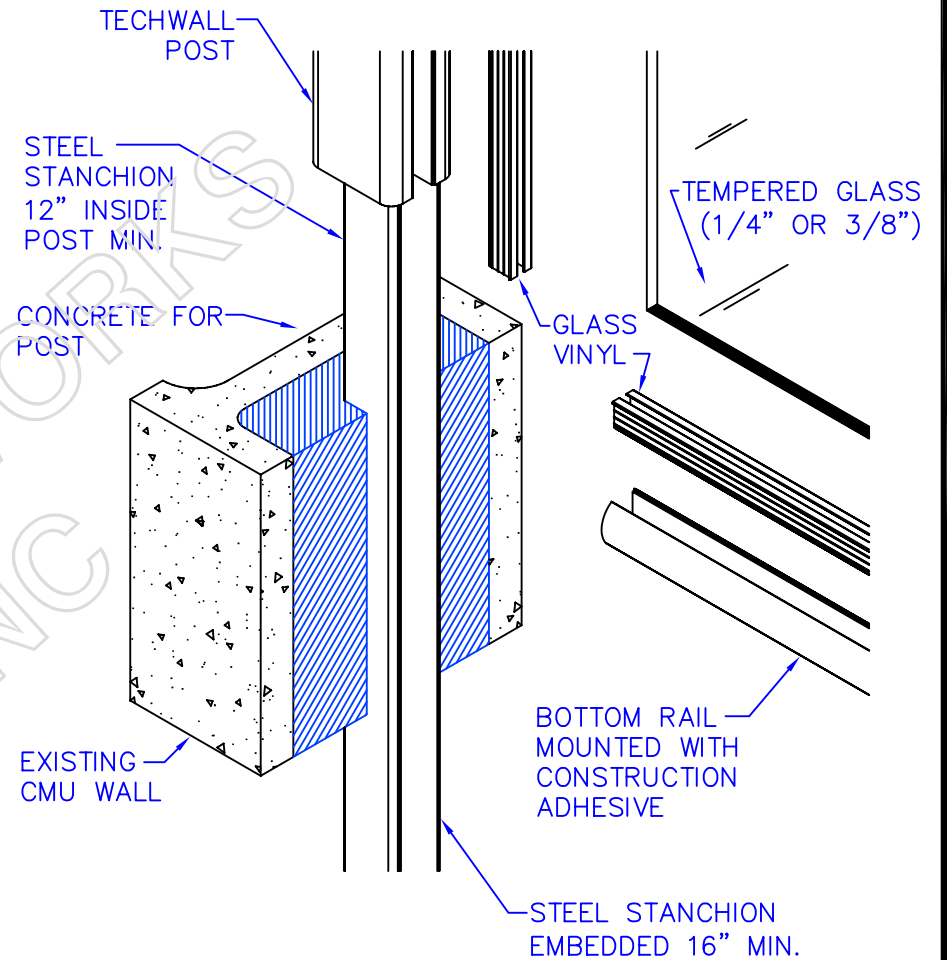

DETAIL 1

DETAIL 2

DETAIL NAME:

FW-SQUARE GLASS DETAIL

RIVERSIDE  
OCEANSIDE  
ANAHEIM  
PALMDALE  
MENIFEE  
BAKERSFIELD  
SANTA PAULA  
EL CENTRO

PHONE #

800-350-5620

DETAIL NO.