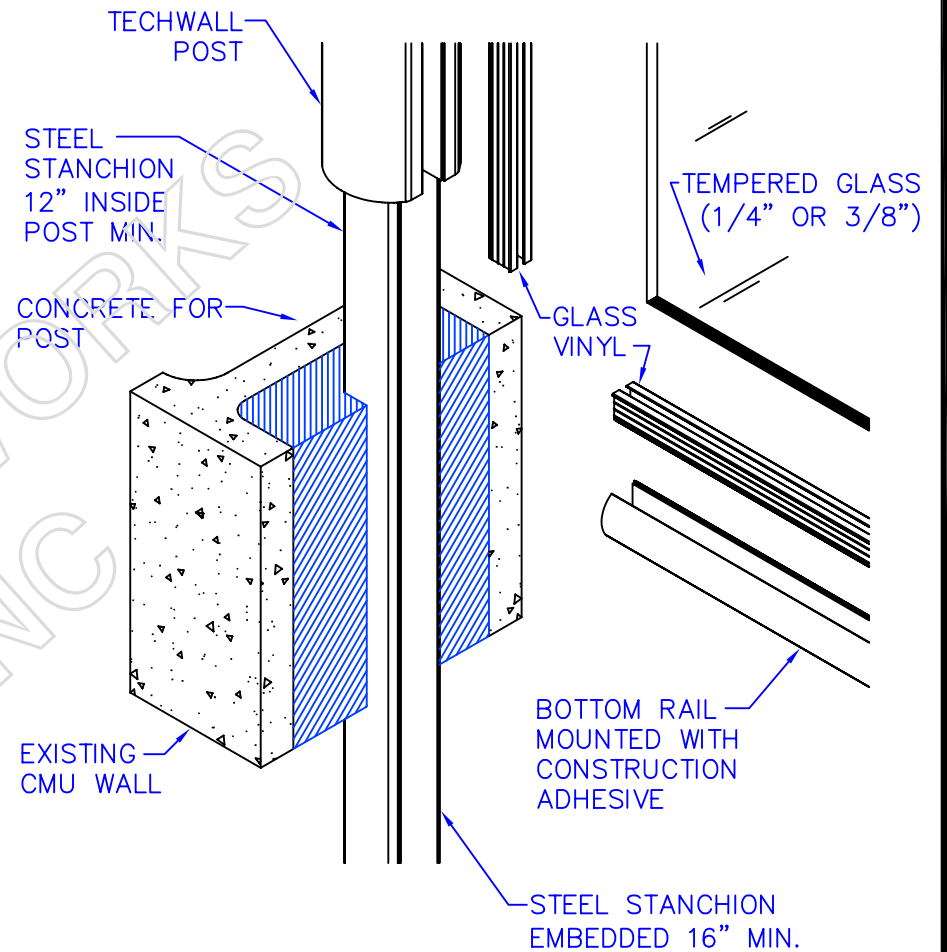

DETAIL 1

DETAIL 2

DETAIL NAME:

FW-ROUND GLASS DETAIL

RIVERSIDE  
OCEANSIDE  
ANAHEIM  
PALMDALE  
MENIFEE  
BAKERSFIELD  
SANTA PAULA  
EL CENTRO

PHONE #

800-350-5620

DETAIL NO.